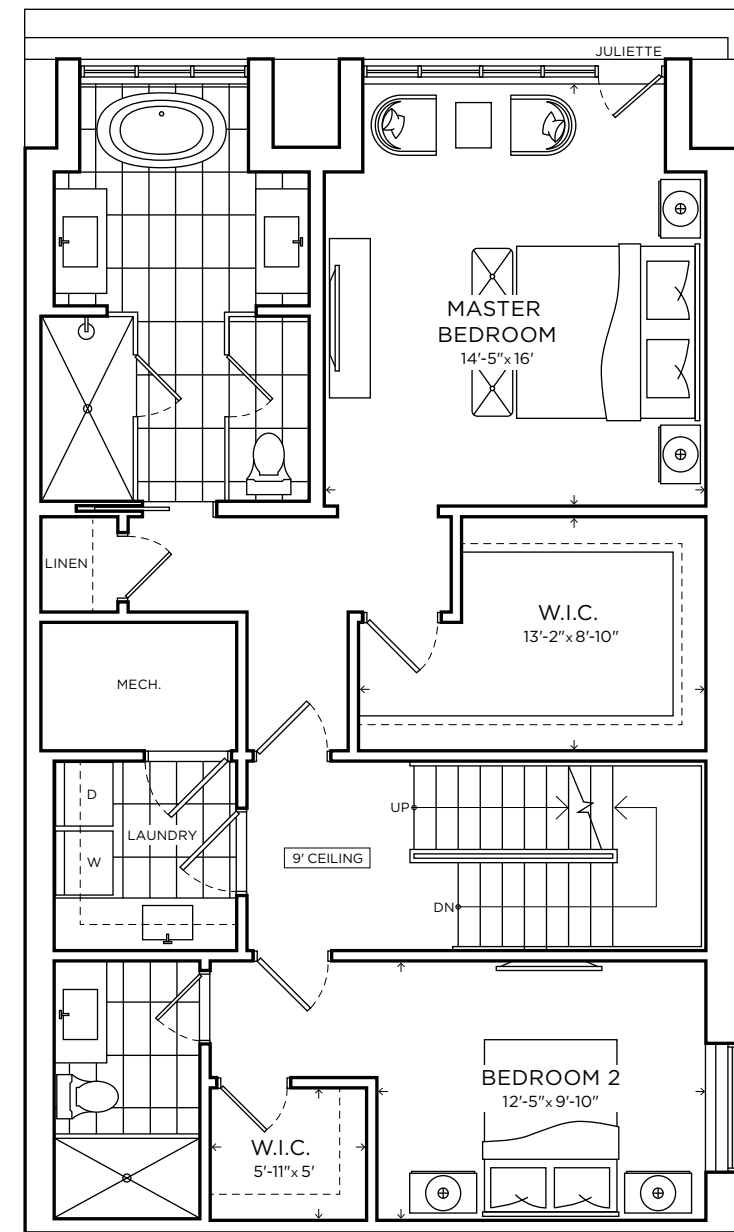

Sky Residence

North Facing

Suite 303

3 Bedroom with 3 Baths

Interior 2,526 SQ FT

Exterior 1,029 SQ FT

TOTAL 3,555 SQ FT

Sky Residence

North Facing

Suite 303

3 Bedroom with 3 Baths

10' Ceiling on Main Level

|              |                    |
|--------------|--------------------|
| Interior     | 2,526 SQ FT        |
| Exterior     | 1,029 SQ FT        |
| <b>TOTAL</b> | <b>3,555 SQ FT</b> |

# 36 BIRCH

NORTHDRIVE