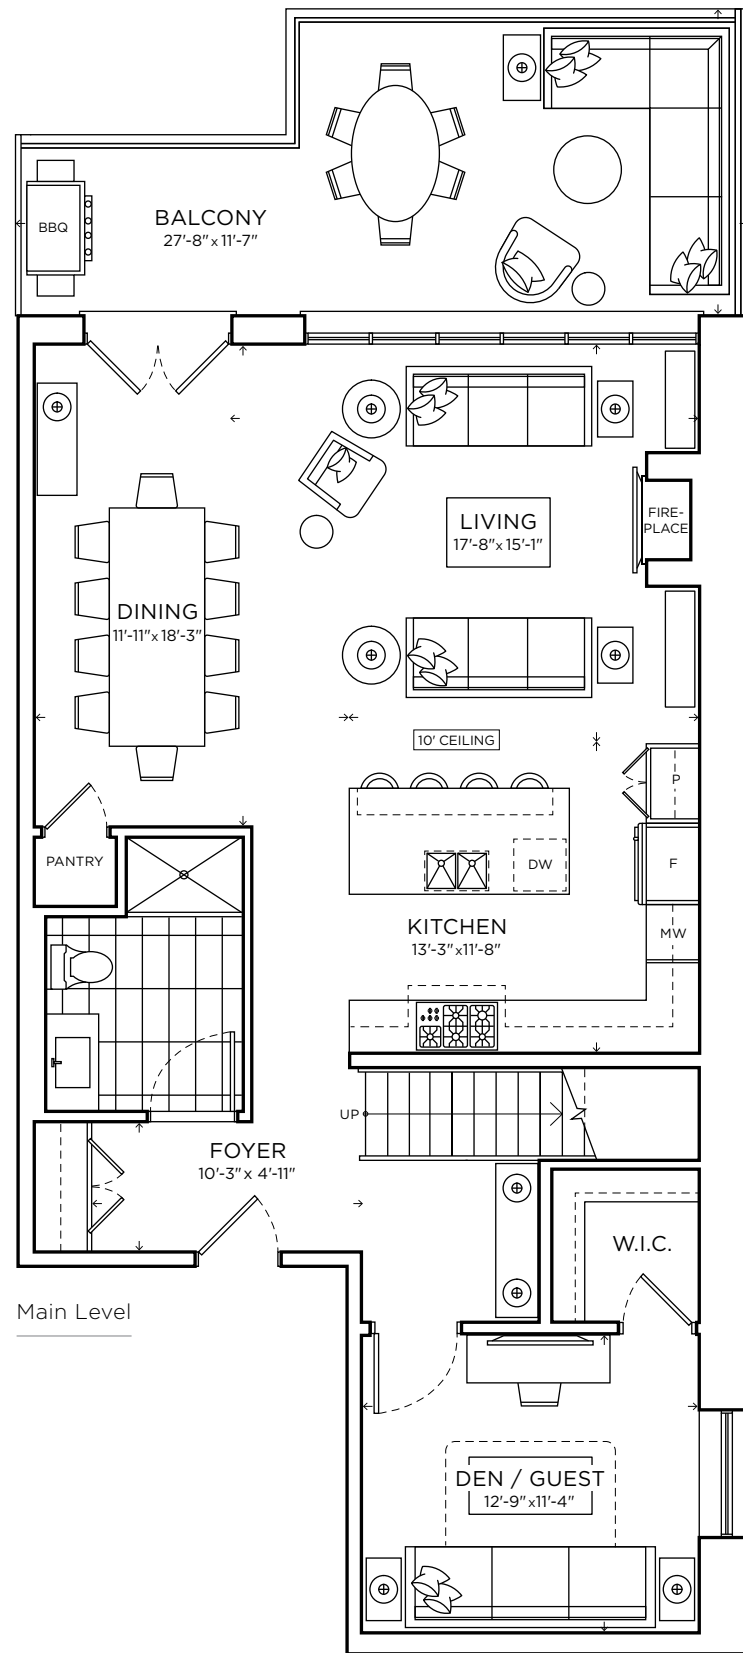

Sky Residence

North Facing

Suite 303

3 Bedroom with 3 Baths

Interior 2,526 SQ FT

Exterior 1,029 SQ FT

TOTAL 3,555 SQ FT

Sky Residence

North Facing

Suite 303

3 Bedroom with 3 Baths

10' Ceiling on Main Level

|              |                    |
|--------------|--------------------|
| Interior     | 2,526 SQ FT        |
| Exterior     | 1,029 SQ FT        |
| <b>TOTAL</b> | <b>3,555 SQ FT</b> |

# 36 BIRCH

NORTHDRIVE