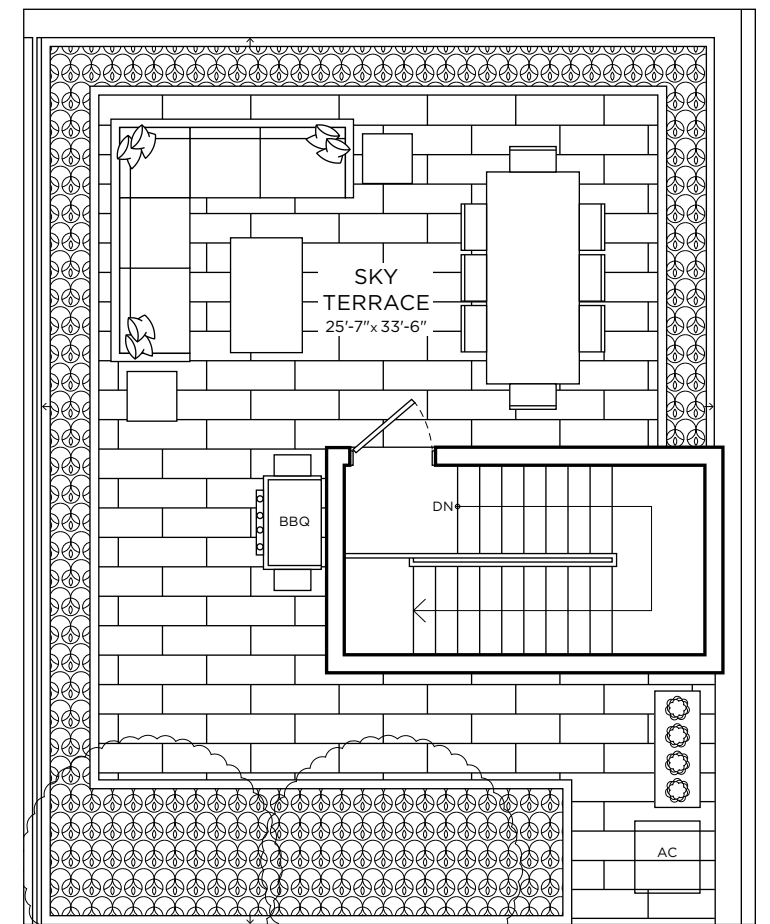

Sky Residence

North Facing

Suite 303

3 Bedroom with 3 Baths

Interior 2,526 SQ FT

Exterior 1,029 SQ FT

TOTAL 3,555 SQ FT

Sky Residence

North Facing

Suite 303

3 Bedroom with 3 Baths

10' Ceiling on Main Level

|              |                    |
|--------------|--------------------|
| Interior     | 2,526 SQ FT        |
| Exterior     | 1,029 SQ FT        |
| <b>TOTAL</b> | <b>3,555 SQ FT</b> |