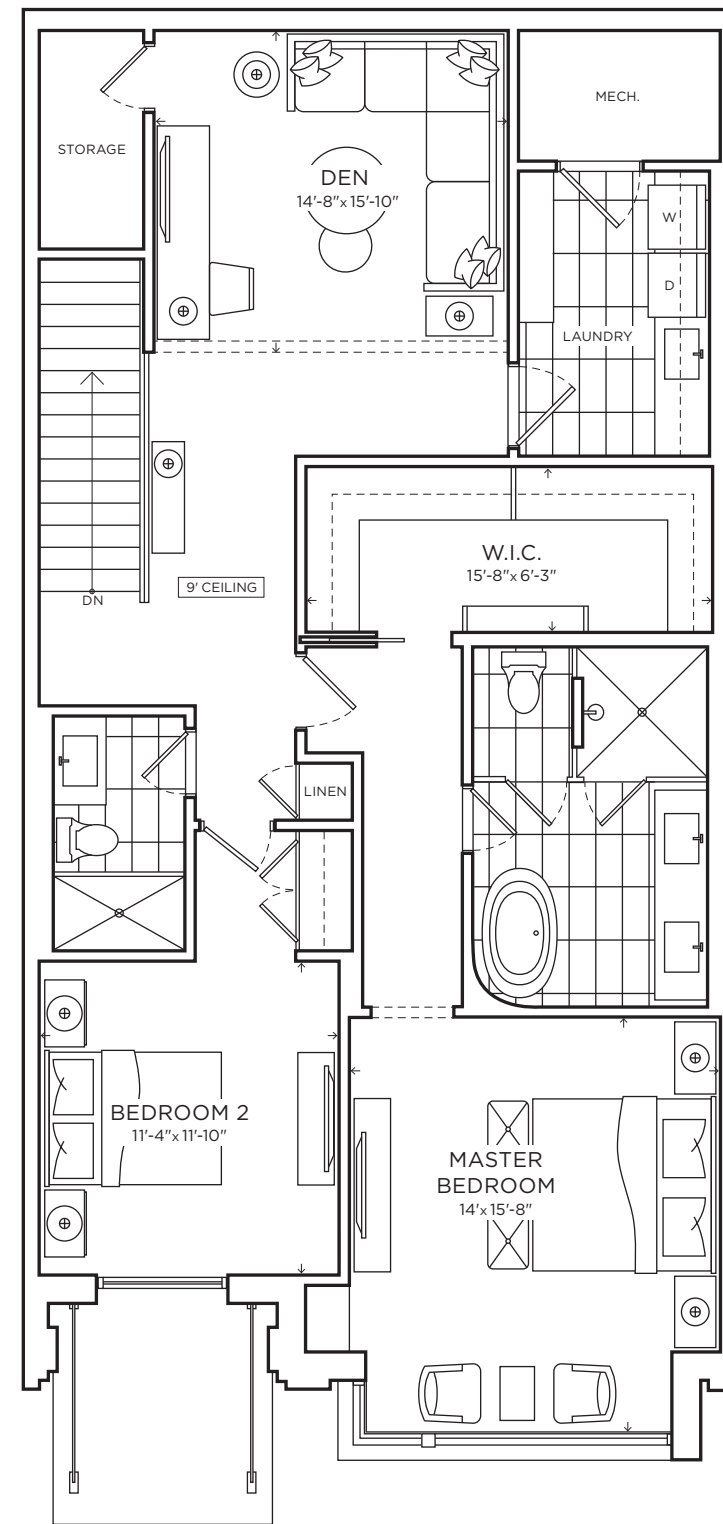

36 BIRCH

Garden Residence

South Facing

Suite 106

2 Bedroom + Den with 2.5 Baths

Interior 2,196 SQ FT

Exterior 268 SQ FT

TOTAL 2,464 SQ FT

NORTHDRIVE

Garden Residence

South Facing

Suite 106

2 Bedroom + Den with 2.5 Baths

11' Ceiling on Main Level

Interior 2,196 SQ FT

Exterior 268 SQ FT

TOTAL 2,464 SQ FT

Main Level

Upper Level