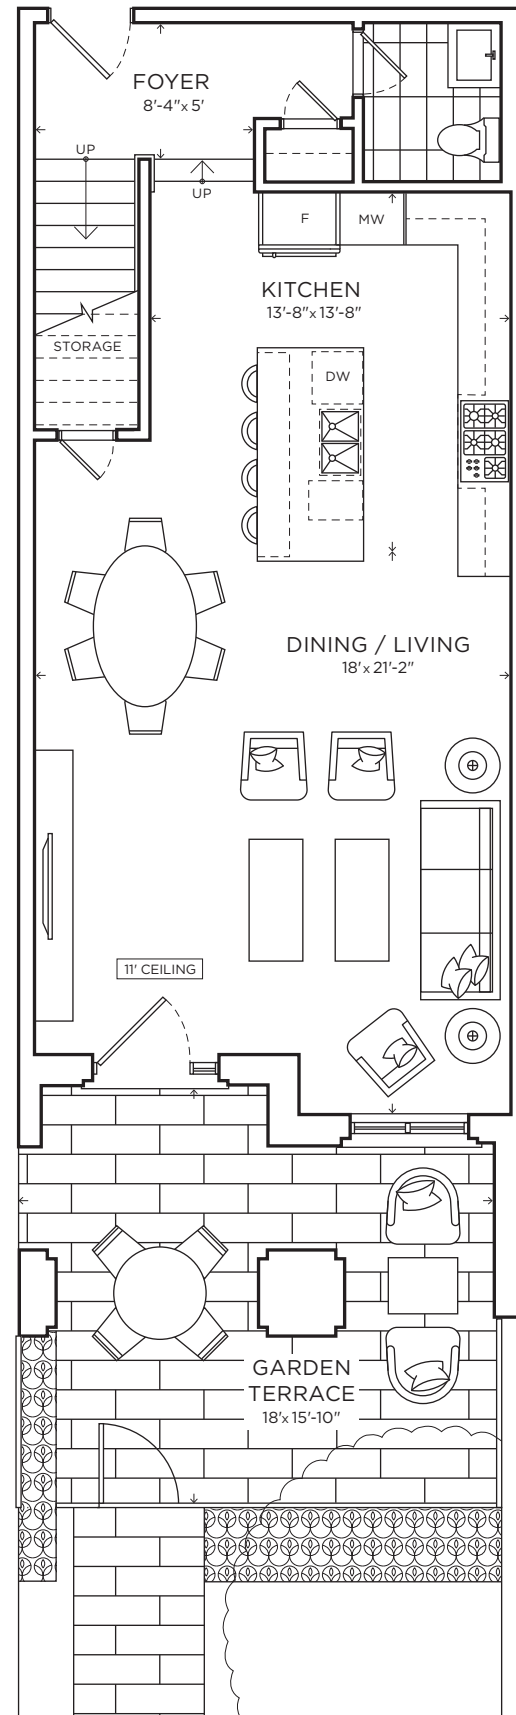

36 BIRCH

Garden Residence

South Facing

Suite 106

2 Bedroom + Den with 2.5 Baths

Interior 2,196 SQ FT

Exterior 268 SQ FT

TOTAL 2,464 SQ FT

NORTHDRIVE

Garden Residence

South Facing

Suite 106

2 Bedroom + Den with 2.5 Baths

11' Ceiling on Main Level

Interior 2,196 SQ FT

Exterior 268 SQ FT

TOTAL 2,464 SQ FT

Main Level

Upper Level