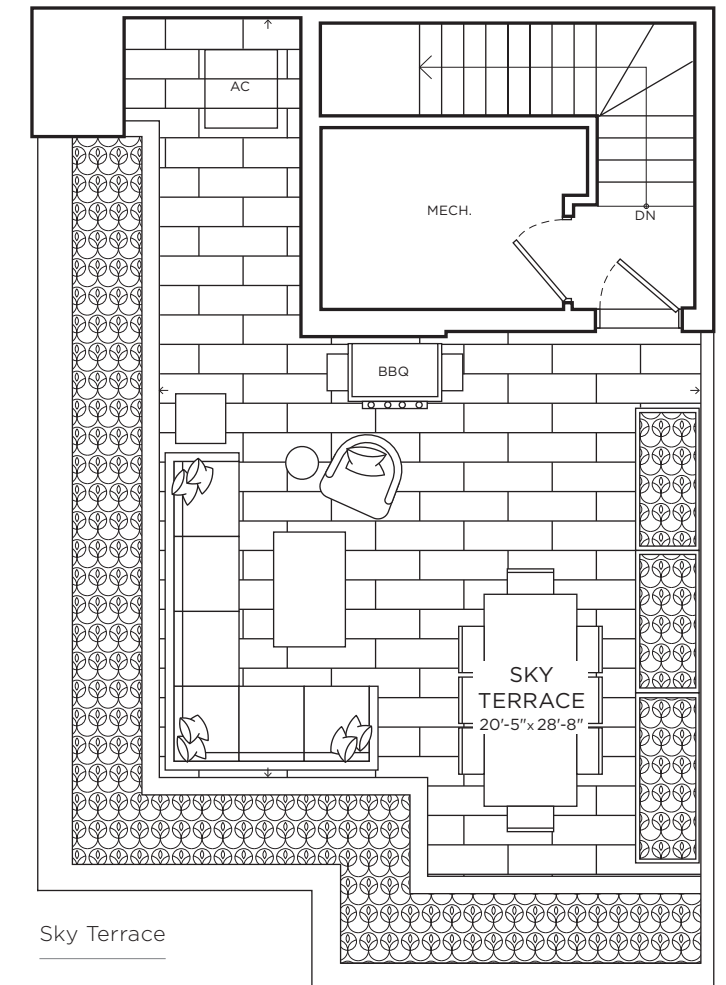

# 36 BIRCH

Sky Residence

Southwest Corner

Suite 310

2 Bedroom + Den with 2.5 Baths

Interior 2,413 SQ FT

Exterior 814 SQ FT

TOTAL 3,227 SQ FT

Sky Residence

Southwest Corner

Suite 310

2 Bedroom + Den with 2.5 Baths

10' Ceiling on Main Level

Interior 2,413 SQ FT

Exterior 814 SQ FT

TOTAL 3,227 SQ FT

Sizes and specifications subject to change without notice. Illustrations are artist's concept only. E.&O.E. Summer 2021.