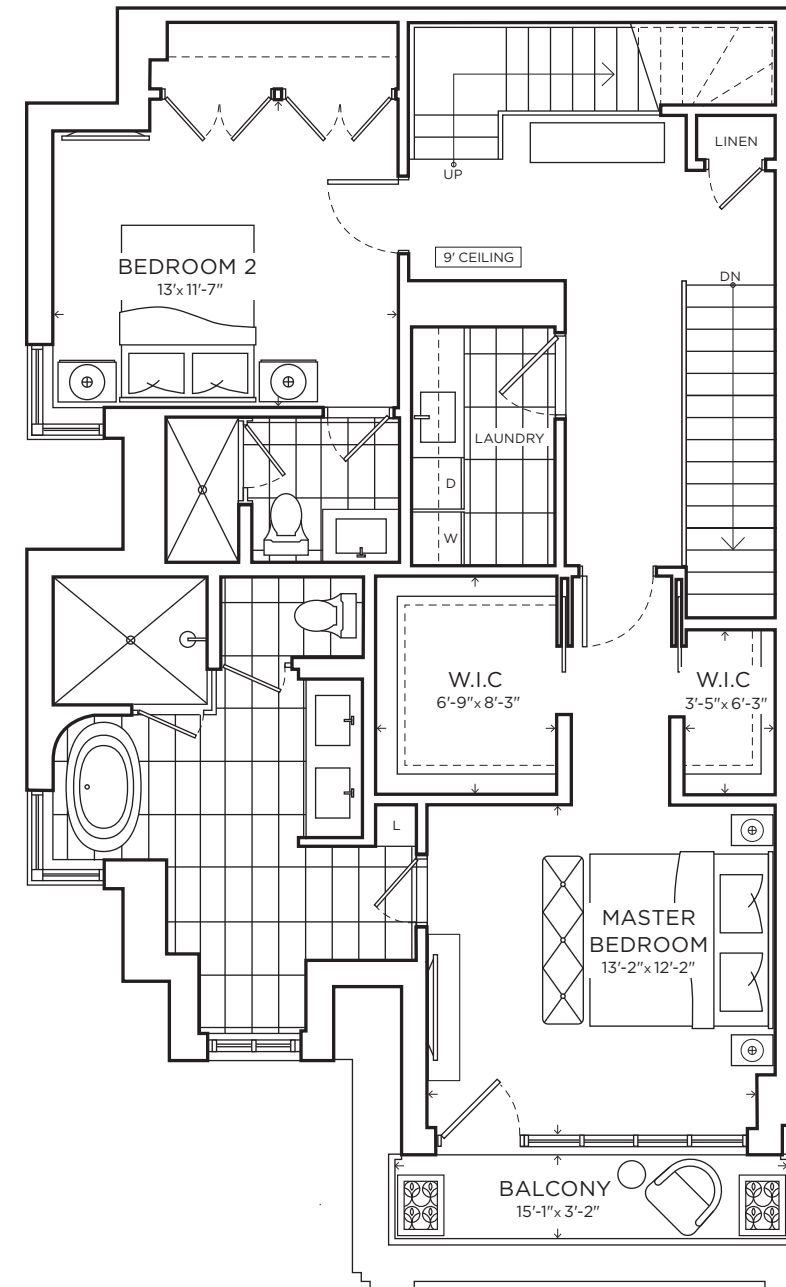

# 36 BIRCH

Sky Residence

Southwest Corner

Suite 310

2 Bedroom + Den with 2.5 Baths

Interior 2,413 SQ FT

Exterior 814 SQ FT

TOTAL 3,227 SQ FT

Sky Residence

Southwest Corner

Suite 310

2 Bedroom + Den with 2.5 Baths

10' Ceiling on Main Level

Interior 2,413 SQ FT

Exterior 814 SQ FT

TOTAL 3,227 SQ FT

Sizes and specifications subject to change without notice. Illustrations are artist's concept only. E.&O.E. Summer 2021.