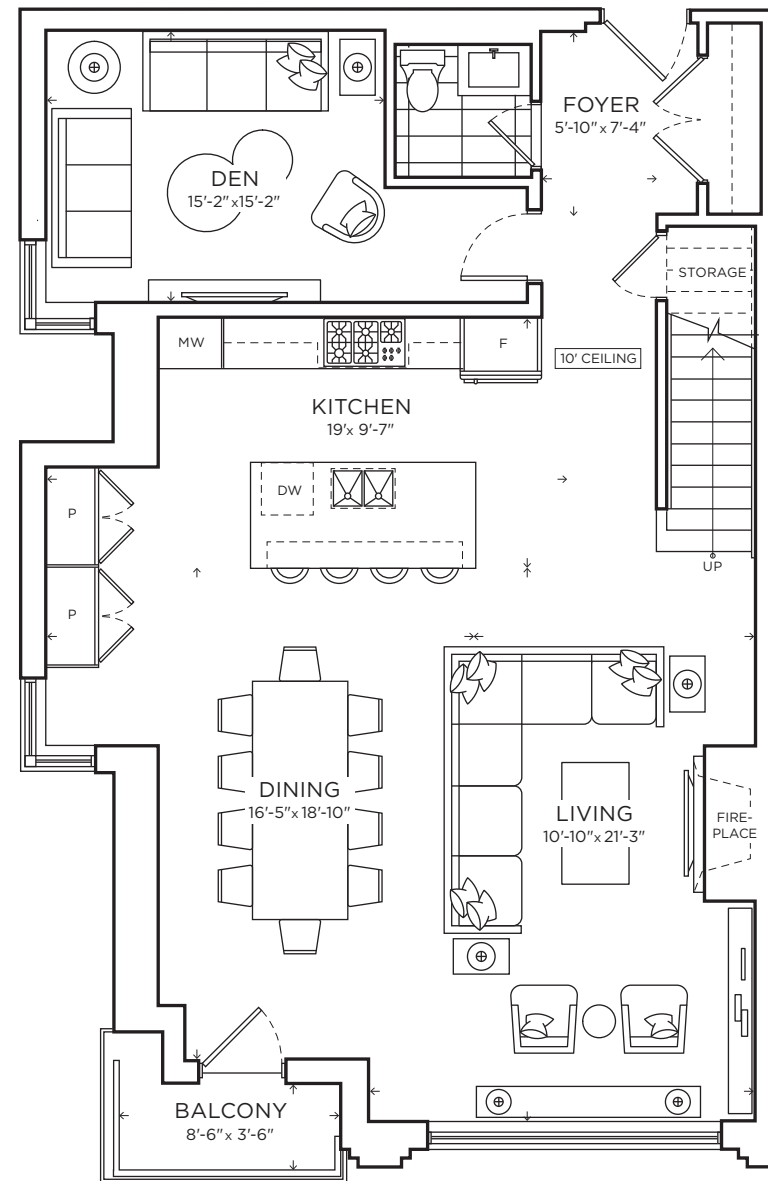

# 36 BIRCH

Sky Residence

Southwest Corner

Suite 310

2 Bedroom + Den with 2.5 Baths

Interior 2,413 SQ FT

Exterior 814 SQ FT

TOTAL 3,227 SQ FT

Sky Residence

Southwest Corner

Suite 310

2 Bedroom + Den with 2.5 Baths

10' Ceiling on Main Level

Interior 2,413 SQ FT

Exterior 814 SQ FT

TOTAL 3,227 SQ FT

Sizes and specifications subject to change without notice. Illustrations are artist's concept only. E.&O.E. Summer 2021.