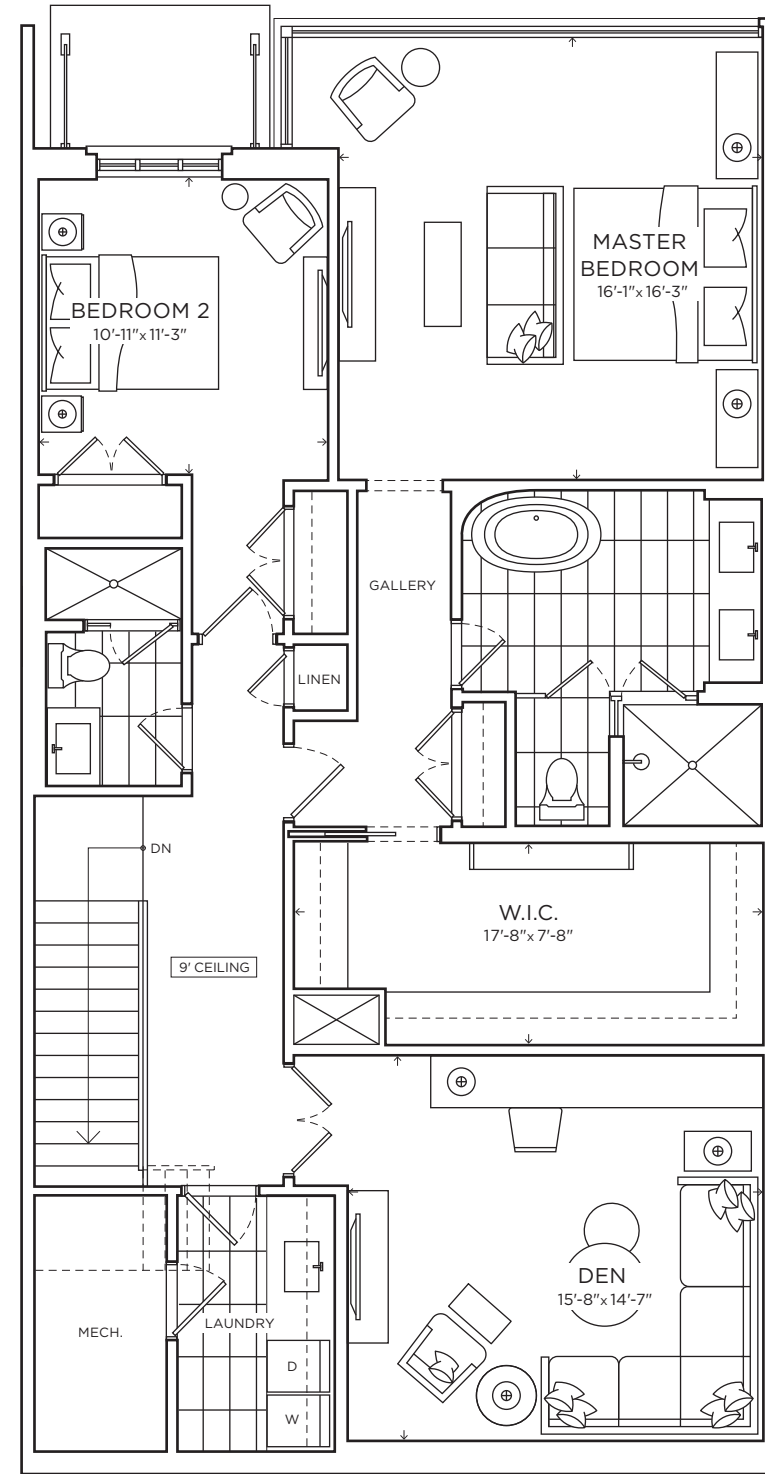

36 BIRCH

Garden Residence

North Facing

Suite 111

2 Bedroom + Den with 2.5 Baths

Interior 2,832 SQ FT

Exterior 433 SQ FT

TOTAL 3,265 SQ FT

Garden Residence

North Facing

Suite 111

2 Bedroom + Den with 2.5 Baths

10' Ceiling on Main Level

Interior 2,832 SQ FT

Exterior 433 SQ FT

TOTAL 3,265 SQ FT

Main Level

Upper Level

Sizes and specifications subject to change without notice. Illustrations are artist's concept only. E.&O.E. Spring 2022.