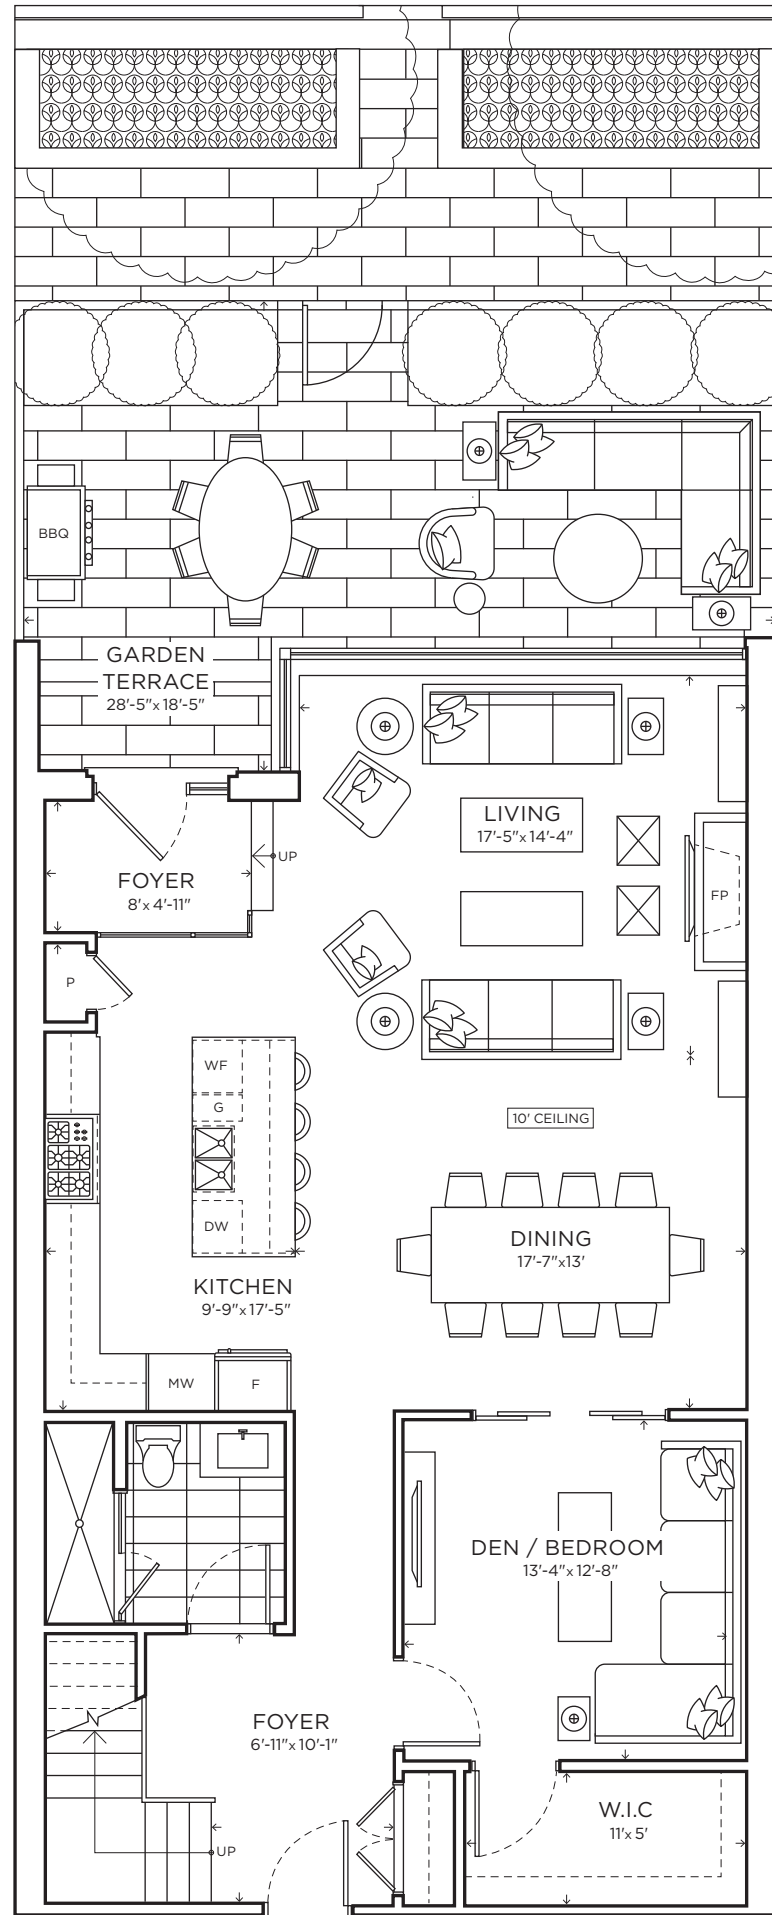

36 BIRCH

Garden Residence

North Facing

Suite 111

2 Bedroom + Den with 2.5 Baths

Interior 2,832 SQ FT

Exterior 433 SQ FT

TOTAL 3,265 SQ FT

Garden Residence

North Facing

Suite 111

2 Bedroom + Den with 2.5 Baths

10' Ceiling on Main Level

Interior 2,832 SQ FT

Exterior 433 SQ FT

TOTAL 3,265 SQ FT

Main Level

Upper Level

Sizes and specifications subject to change without notice. Illustrations are artist's concept only. E.&O.E. Spring 2022.