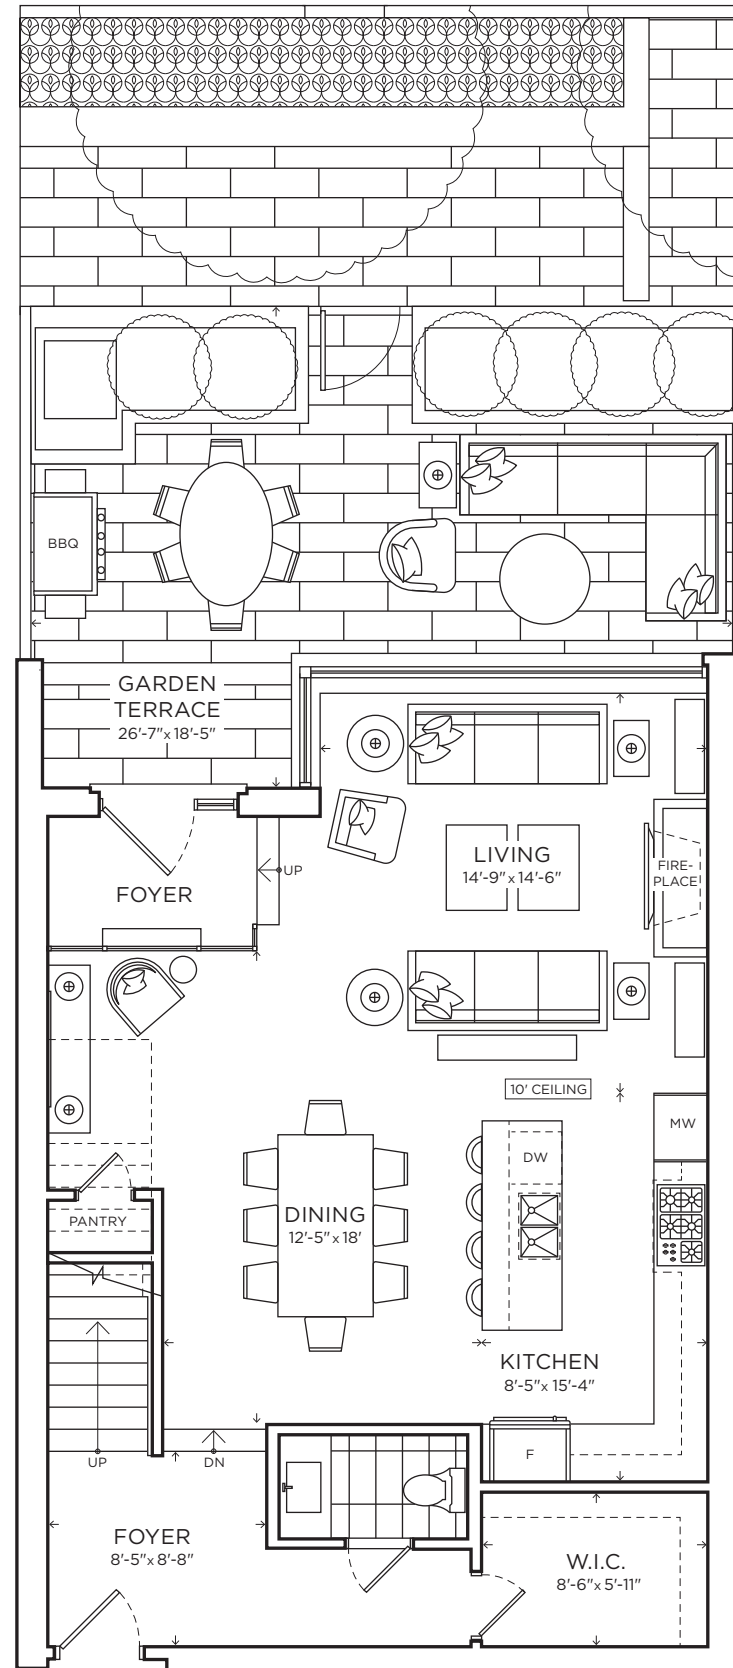

36 BIRCH

Garden Residence

Northeast Corner

Suite 103

2 Bedroom with 2.5 Baths

Interior 2,229 SQ FT

Exterior 413 SQ FT

TOTAL 2,642 SQ FT

Garden Residence
Northeast Corner

Suite 103

2 Bedroom with 2.5 Baths

10' Ceiling on Main Level

Interior	2,229 SQ FT
Exterior	413 SQ FT
TOTAL	2,642 SQ FT

Main Level

Upper Level

Sizes and specifications subject to change without notice. Illustrations are artist's concept only. E.&O.E. Spring 2022.