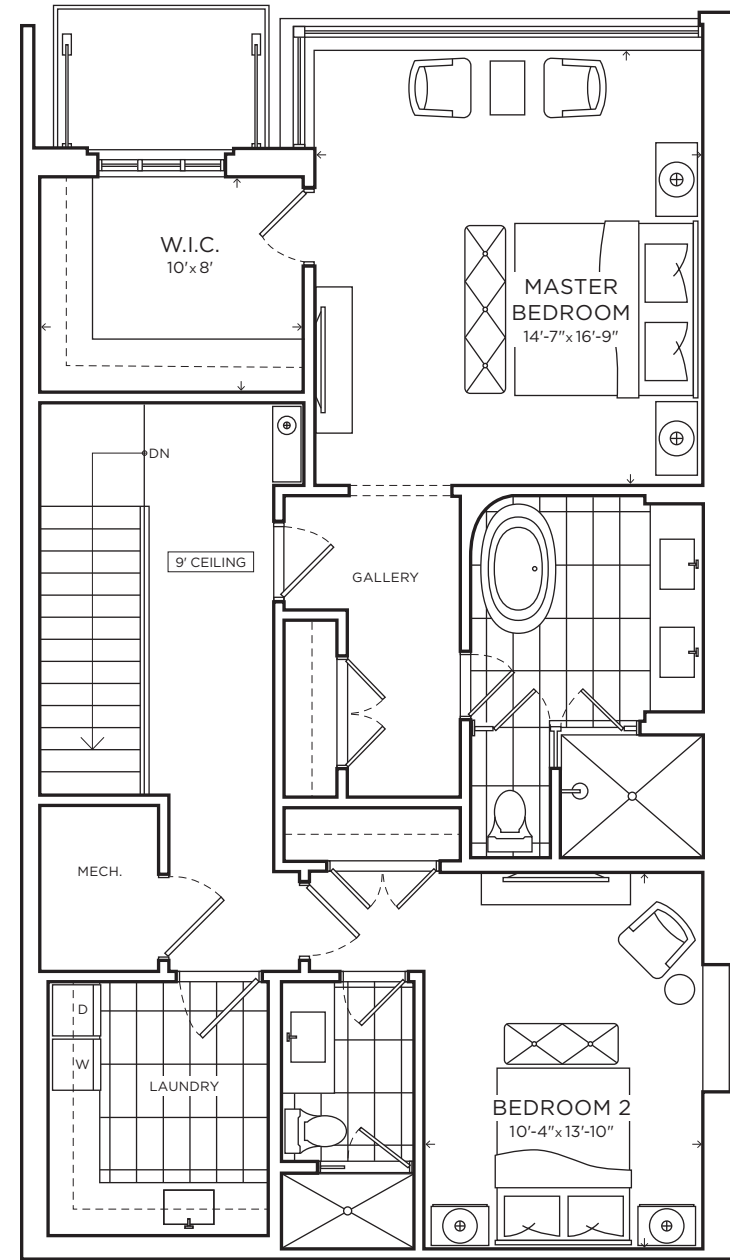

36 BIRCH

Garden Residence

Northeast Corner

Suite 103

2 Bedroom with 2.5 Baths

Interior 2,229 SQ FT

Exterior 413 SQ FT

TOTAL 2,642 SQ FT

Garden Residence
Northeast Corner

Suite 103

2 Bedroom with 2.5 Baths

10' Ceiling on Main Level

Interior	2,229 SQ FT
Exterior	413 SQ FT
TOTAL	2,642 SQ FT

Main Level

Upper Level

Sizes and specifications subject to change without notice. Illustrations are artist's concept only. E.&O.E. Spring 2022.